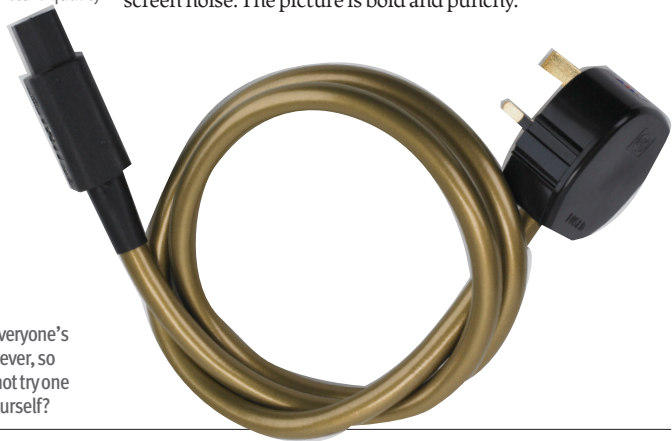

MAINS CABLE

Mains attraction

MAINS CABLE
CLEARER AUDIO
COPPER-LINE
ALPHA CABLE

£ 35

VERDICT

An affordable upgrade that gives a boost to sound and picture quality

THE WORLD OF mains cables can be a minefield at the best of times but the Copper-line Alpha is the real deal.

It draws on the design of Clearer Audio's more expensive Copper-line mains cable and its pedigree is immediately obvious. Plugged into our Cyrus CD6se CD player, you can hear greater clarity and detail with music. The low frequencies of *The Dark Knight* OST sound bolder and have a significantly stronger impact compared to the standard mains cable. Hook the Copper-line Alpha up to a flatscreen TV and you'll see an improvement in image clarity and a reduced on-screen noise. The picture is bold and punchy.